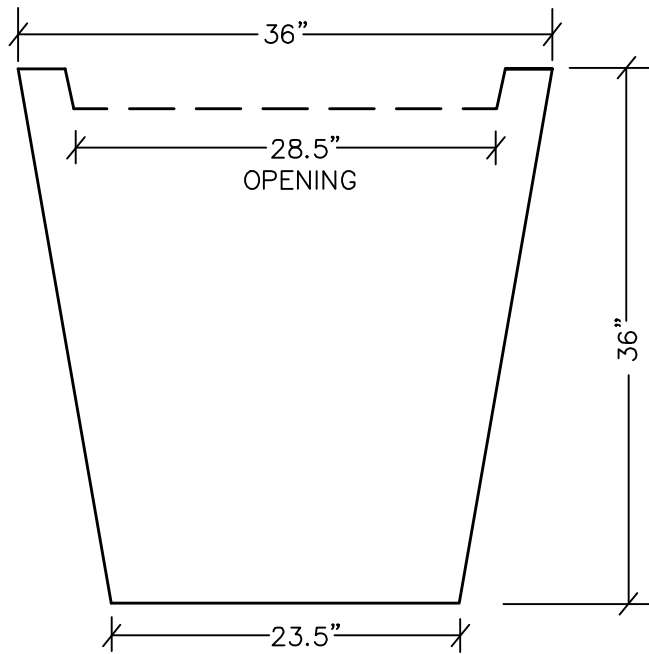

CAIRO PLANTER  
MODEL NUMBER 1K-3636

TOP VIEW

SIDE VIEW